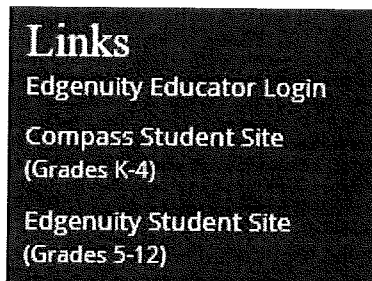

Step 3-Under “Links” on the right hand side click on

“Edgenuity Student Site (Grades 5-12)”