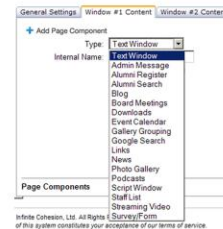

CREATING A TEXT WINDOW:

THE RED BOX TO THE RIGHT IS AN EXAMPLE OF A STANDARD TEXT WINDOW COMPONENT WITH ONE IMAGE. TEXT COMPONENTS ARE LIMITED TO ONE EMBEDDED IMAGE. ***THERE IS NO LIMIT ON THE NUMBER OF COMPONENTS YOU CAN CREATE ON A PAGE***

1. Choose the Window #1 tab and click + Add Page Component

2. Select **Text Window** from the drop down menu
*Based on your security, you may not see certain components
3. The **Internal Name** is for your eyes only and will not show up on the page. This is useful when organizing components internally.