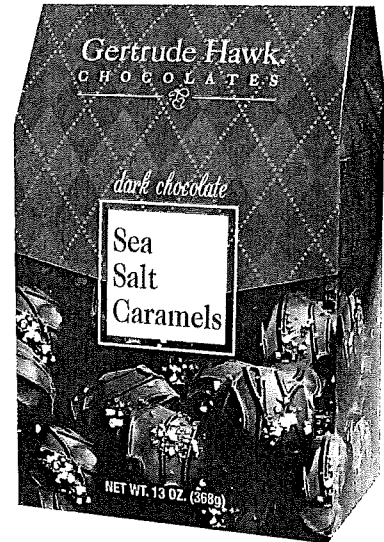

Crunchy rice cereal, peanut butter, chocolate
& powdered sugar are blended to perfection
to create this must have snack! 1 lb. in a
resealable container.

\$16.50

Caramel PECANS!

**87 MILK CHOCOLATE
CARAMEL & PECAN
SWEETIE PIES**

Freshly roasted pecans smothered in chewy caramel & covered with smooth milk chocolate. A classic taste combination that is simply delicious! 10 oz.

\$16.50

for chocolate LOVER'S

**18 CHOCOLATE LOVER'S
ASSORTMENT**

The classics are all here! Milk Chocolate covered pretzels, peanut butter cups, almond butter crunch and caramel cashew patties are all included in this assortment. 9.5 oz.

\$19.00

CHOCOLATE PACKS

full of
Everyone's Favorites