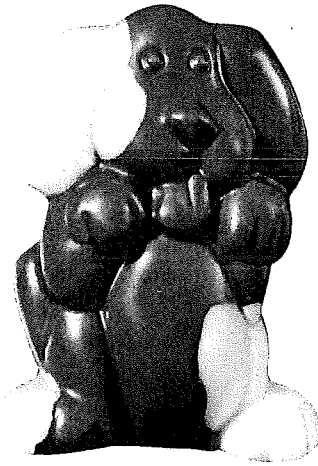

We've bagged a tasteful assortment of gourmet jelly beans in fun flavors to add the perfect finishing touch to any basket. 10 oz.

\$7.00

16 MILK CHOCOLATE CROSS

Our traditional solid milk chocolate cross is a symbol of the season. 3.75 oz.

\$6.00

15 CLASSIC RABBIT

Skillfully molded in solid milk chocolate, no basket is complete without this classic chocolate rabbit. 9 oz.

\$14.50

17 SPOTTED CAT & DOG

Each of these precious pets is blended with creamy white and milk chocolate, individually wrapped and boxed together. 4.5 oz.