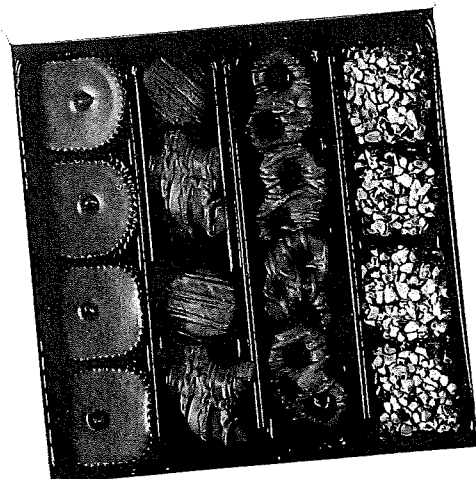

Caramel PECANS!

**87 MILK CHOCOLATE
CARAMEL & PECAN
SWEETIE PIES**

Freshly roasted pecans smothered in chewy caramel & covered with smooth milk chocolate. A classic taste combination that is simply delicious! 10 oz.

$16.50

for chocolate LOVER'S

**18 CHOCOLATE LOVER'S
ASSORTMENT**

The classics are all here! Milk Chocolate covered pretzels, peanut butter cups, almond butter crunch and caramel cashew patties are all included in this assortment. 9.5 oz.

$19.00