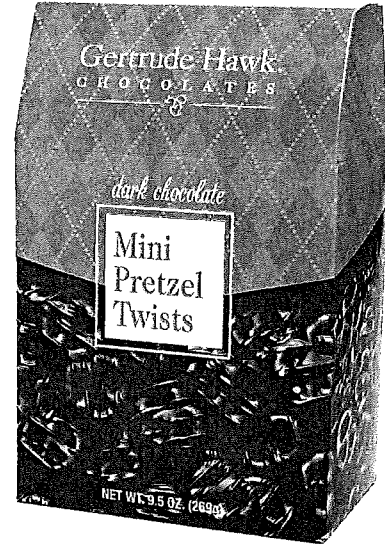

\$17.50

46 MILK CHOCOLATE CASHEW CLUSTERS

Premium cashews and rich milk chocolate clusters fill this reusable travel cup. 13 oz.

\$17.50

47 TOASTED COCONUT CLUSTERS

Coconut toasted to a tasty crunch then wrapped in fine milk chocolate. Creamy and crunchy goodness. 12 oz.

\$17.50

Yummy

TREATS!

42 DARK CHOCOLATE PRETZEL TWISTS

The crunch you crave! Rich, dark chocolate covers a crispy pretzel twist for a great snack. 9.5 oz.

\$16.50

43 JORDAN CRACKERS

Light, crispy Jordan Crackers enrobed in creamy milk chocolate are a favorite for the entire family. 8 oz.