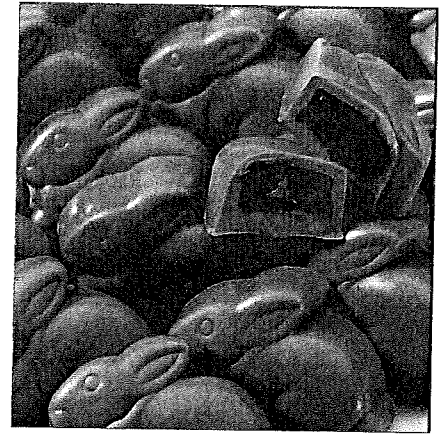

\$16.50

EVERYONE'S FAVORITE CHOCOLATE BUNNY

Rudy!

10 MILK CHOCOLATE RUDY RABBIT

Our best-selling bunny is crafted of the finest milk chocolate. Rudy stands over 7" tall, making him the perfect centerpiece for any basket. 7 oz.

\$11.50

9 MILK CHOCOLATE FOILED EGGS

Solid milk chocolate eggs wrapped in festive pastel foil. Be sure to add this enduring classic to every basket! 8 oz. bag.

\$12.00

3 MILK CHOCOLATE SMIDGENS®

Adorable bunnies crafted of the finest milk chocolate. 14.5 oz.

\$16.50

4 RASPBERRY CHEESECAKE SMIDGENS®

A smooth & creamy raspberry cheesecake center is surrounded by a delicious white confection. 14.5 oz.

\$16.50

5 CARAMEL SMIDGENS®

These creamy milk chocolate bunnies have a smooth, buttery caramel tucked inside! 14.5 oz.

\$16.50

41 DARK CHOCOLATE SEA SALT CARAMELS

Our rich dark chocolate covers a chewy caramel center and is topped off with sea salt to create these sweet and salty treats. 13 oz.

\$16.50

BEST SELLERS | SUPER VALUE NOW IN A REUSABLE TRAVEL CUP!