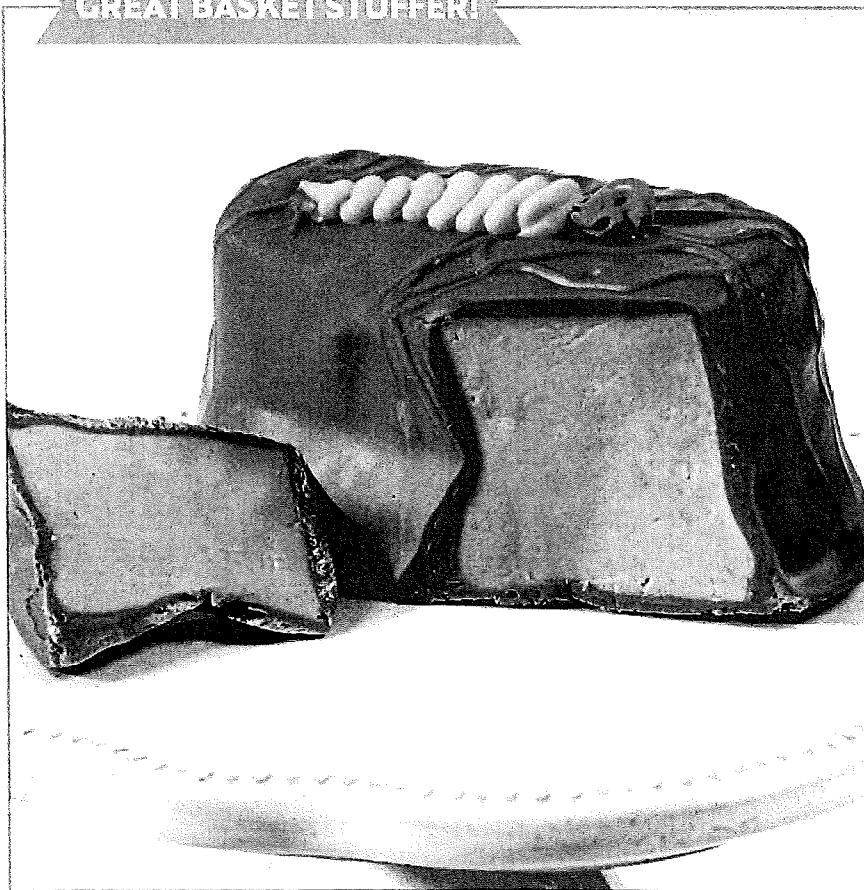

\$14.50

**35 DARK CHOCOLATE
CHEWY COCONUT MINI EGGS**

Sweet chewy coconut is surrounded by rich dark chocolate. Boxed. 10.5 oz.

\$14.50

GREAT BASKET STUFFER!

**36 PEANUT BUTTER
EGG**

A thick & rich peanut butter center is what you'll find in this oversized milk chocolate egg. It's topped with a candy decoration to make a beautiful presentation in your baskets! 6 oz.