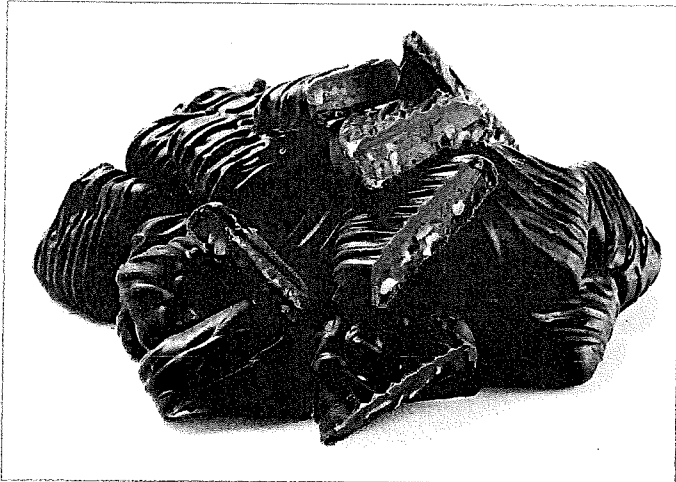

CHOCOLATE PACKS

full of
Everyone's Favorites

39 CHOCOLATE COVERED ALMOND TOFFEE

Buttery crisp toffee with almonds is cut into bite size pieces and covered in smooth milk chocolate. 10.25 oz.

$16.50