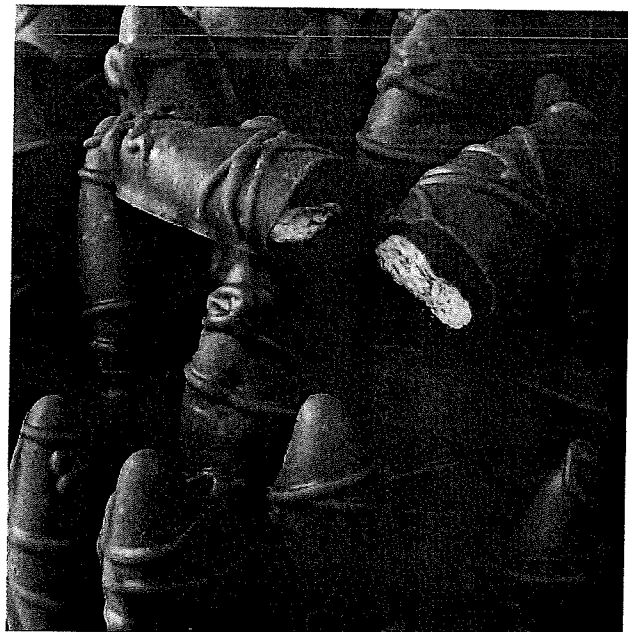

Yummy

TREATS!

42 DARK CHOCOLATE PRETZEL TWISTS

The crunch you crave! Rich, dark chocolate covers a crispy pretzel twist for a great snack. 9.5 oz.

$16.50

43 JORDAN CRACKERS

Light, crispy Jordan Crackers enrobed in creamy milk chocolate are a favorite for the entire family. 8 oz.

$16.50