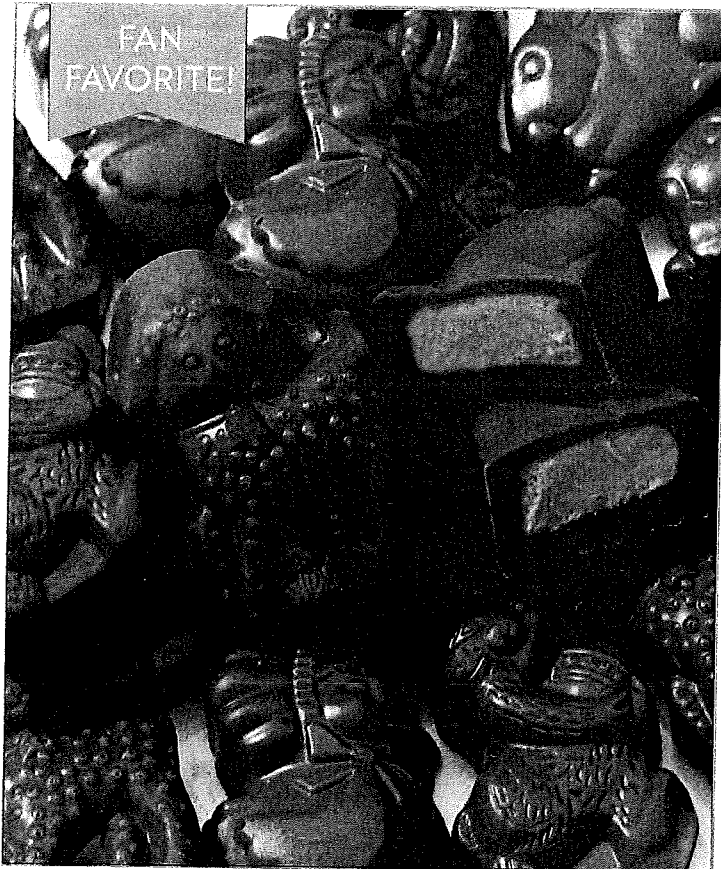

Gertrude Hawk
CHOCOLATES

Spring 2021

FUNDRAISING

Share a
SMIDGEN[®] of *Goodness*

THIS SPRING!

Our Exclusive Bunny Smidgens are available in so many flavors!

Bunny Smidgen

1 PEANUT BUTTER SMIDGENS[®]

Our famous creamy meltaway peanut butter is what you'll find in these smooth milk chocolate assorted shapes. Smidgens are everyone's favorite, be sure to order a box or two! 8 oz.

\$13.50

Something everyone loves!

\$16.50

41 DARK CHOCOLATE SEA SALT CARAMELS

Our rich dark chocolate covers a chewy caramel center and is topped off with sea salt to create these sweet and salty treats. 13 oz.

\$16.50

BEST SELLERS | SUPER VALUE NOW IN A REUSABLE TRAVEL CUP!